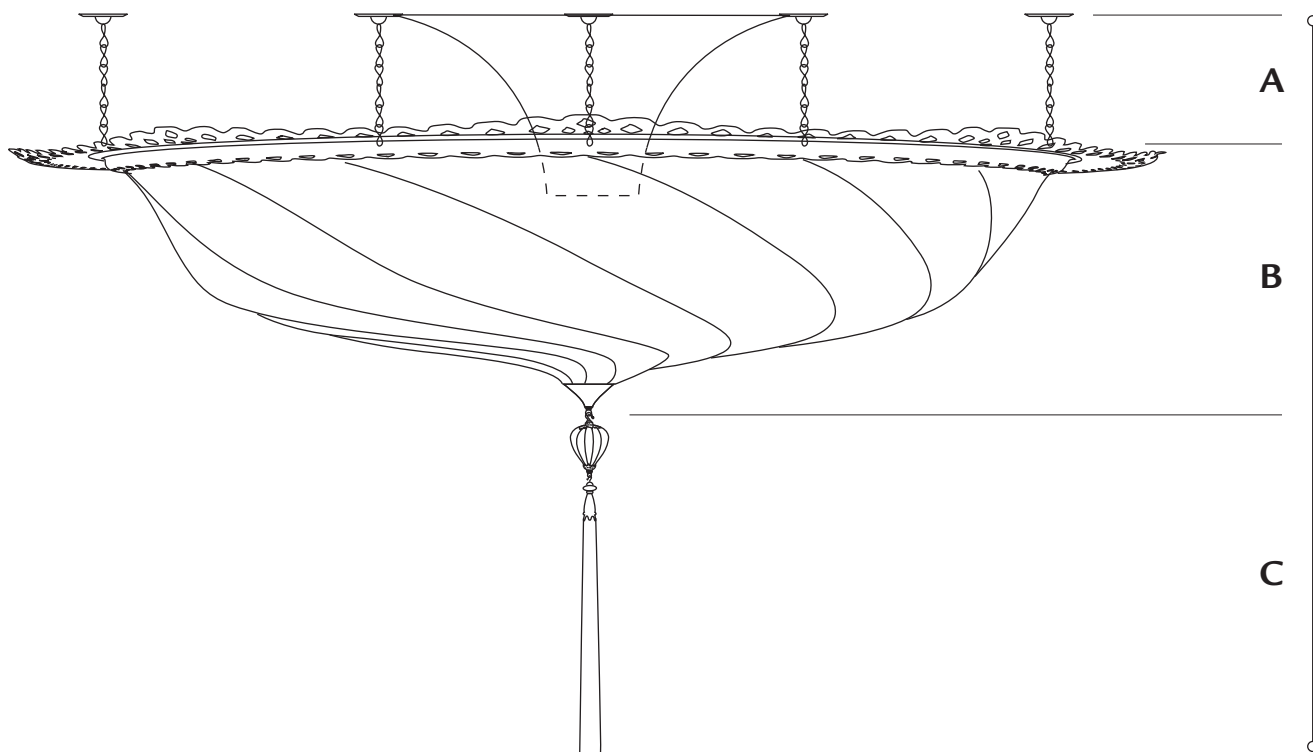

## SCUDO SARACENO FORTVNY®

glass large size . shade ø 33 in. (cm 84)

metal ring ø 39 in. (cm 99)

art. G 102 SA - 2

A. ceiling attachment ..... 4 in. (cm 10)

B. shade ..... 9 1/4 in. (cm 24)  
(metal tip included)

D. glass drop with rayon tassel 11 3/4 in. (cm 30)

standard overall height ..... 25 in. (cm 64)

weight ..... lb.38 oz.9 (17,5 kg)

suggested wattage ..... LED - 5 x MAX 7W

voltage 110/120V: E12 socket . 220/240V: E14 socket