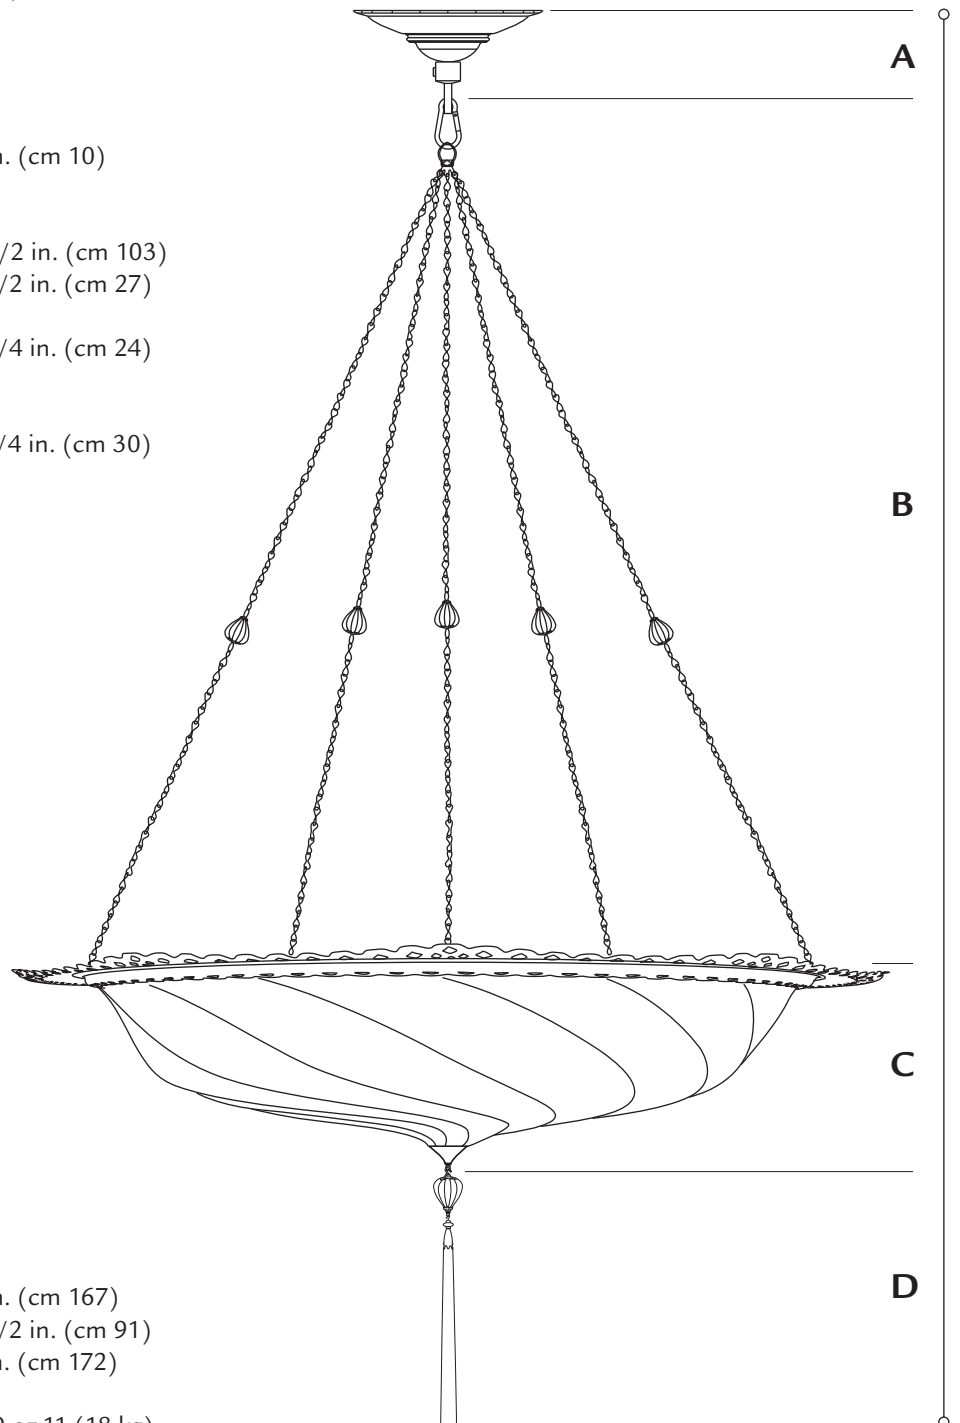

metal ring ø 39 in. (cm 99)

art. G 102 SA

- A. ceiling attachment 4 in. (cm 10)
(hook and ring included)
- B. chains's standard lenght 40 1/2 in. (cm 103)
minimum 10 1/2 in. (cm 27)
- C. shade 9 1/4 in. (cm 24)
(metal tip included)
- D. glass drop with rayon tassel 11 3/4 in. (cm 30)

- standard overall height 65 in. (cm 167)
minimum 35 1/2 in. (cm 91)
maximum 67 in. (cm 172)

weight lb.39 oz.11 (18 kg)

suggested wattage LED - 3 x MAX 15W

voltage 110/120V: E26 socket . 220/240V: E27 socket