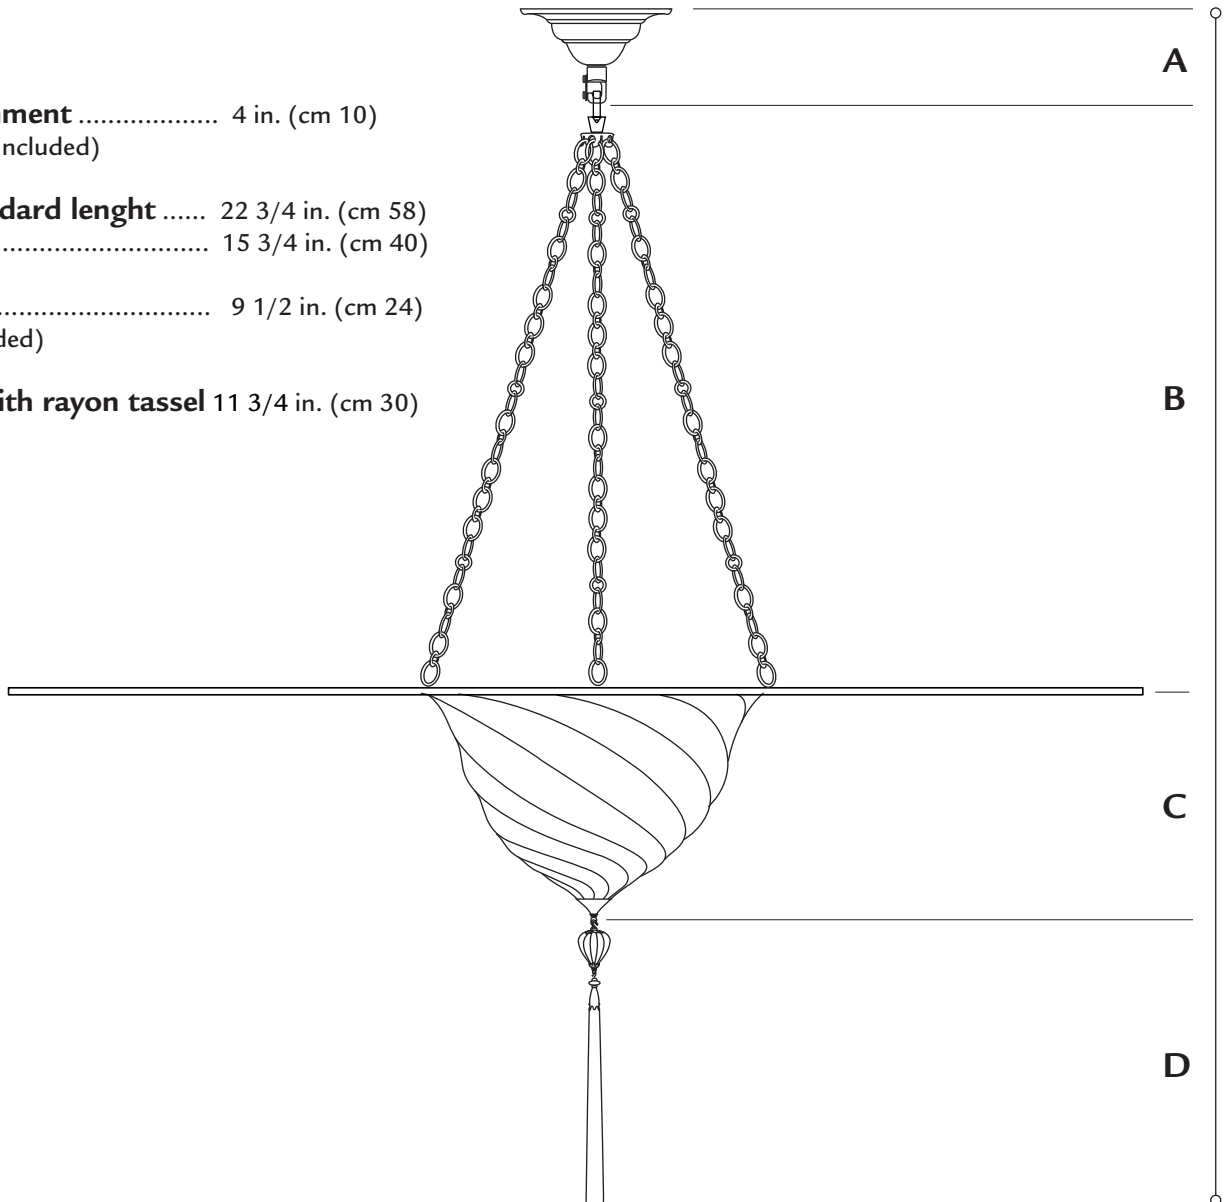

A. ceiling attachment 4 in. (cm 10)
(hook and ring included)

B. chains's standard lenght 22 3/4 in. (cm 58)
minimum 15 3/4 in. (cm 40)

C. shade 9 1/2 in. (cm 24)
(metal tip included)

D. glass drop with rayon tassel 11 3/4 in. (cm 30)

standard overall height 48 in. (cm 122)
minimum 41 in. (cm 104)

weight lb.33 oz.1 (15 kg)

suggested wattage 1 x max 12W LED

voltage 110/120V: E26 socket . 220/240V: E27 socket